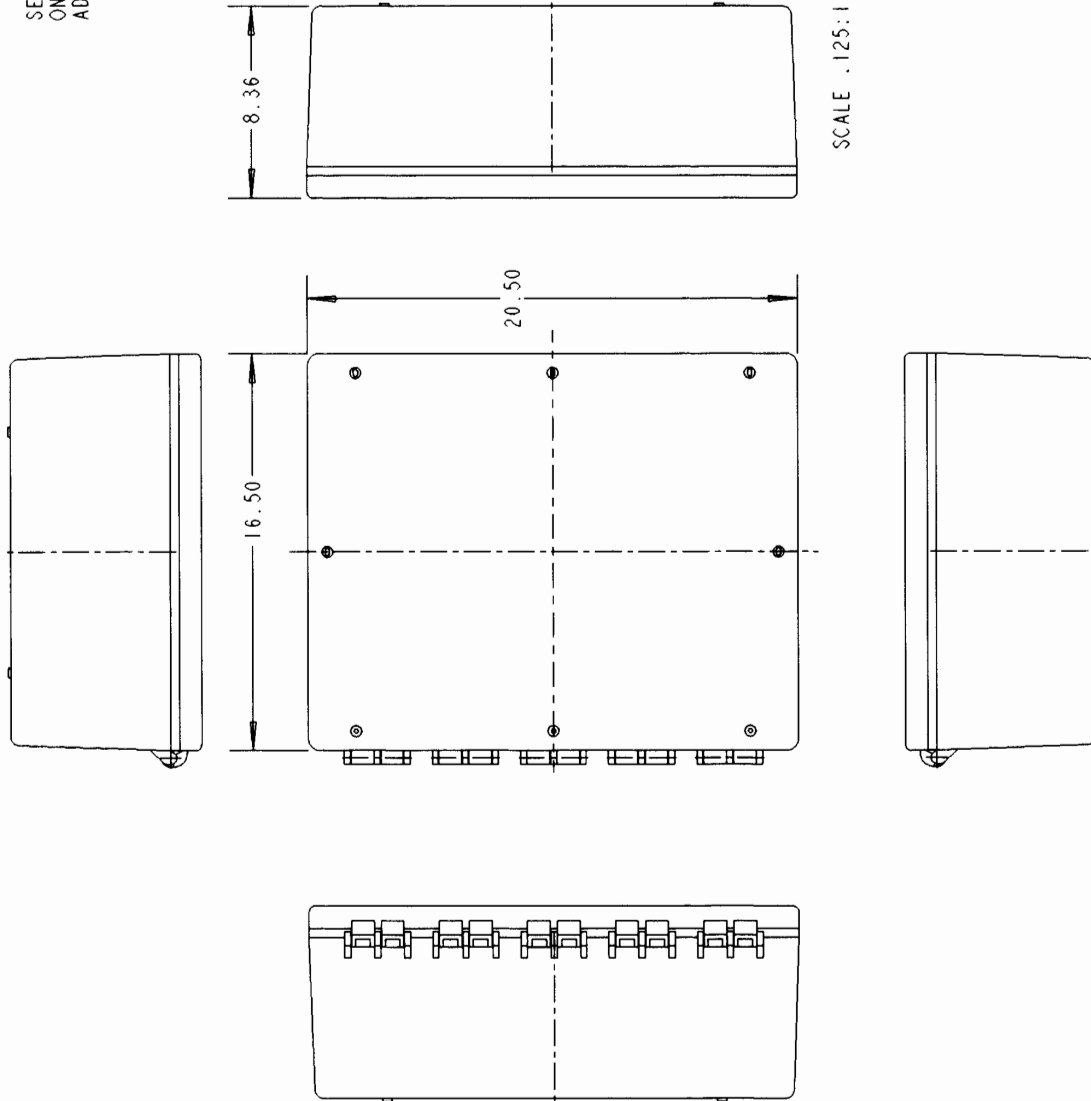

NOTES:

1. OPAQUE COVER
 2. C2016A4 (SHOWN)
- SEE DWG. AC01616
ON WEBSITE FOR
ADDITIONAL DIMENSIONS,

C3024C4	30X24X12
C3024B4	30X24X10
C3024A4	30X24X8
C2420C4	24X20X12
C2420B4	24X20X10
C2420A4	24X20X8
C2016C4	20X16X12
C2016B4	20X16X10
C2016A4	20X16X8
PART NO.	SIZE