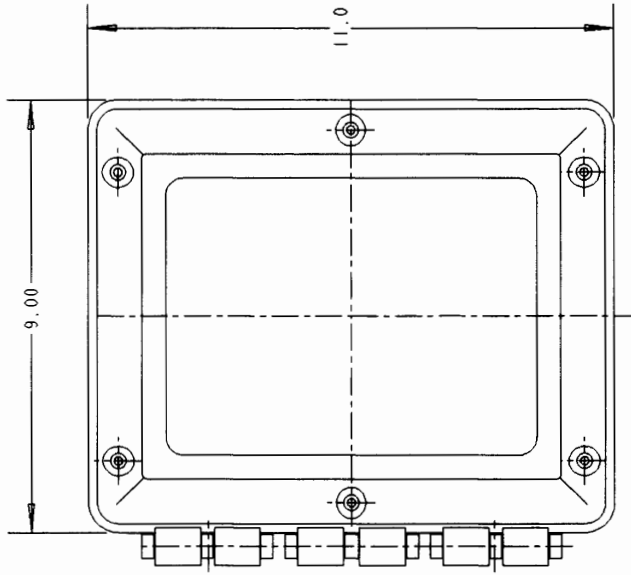

LEGEND

--16147	16X14X7
--14126	14X12X6
--12106	12X10X6
--1085	10X8X5
--863	8X6X3
--665	6X6X5
PART NO.	SIZE

CJ - OPAQUE COVER
 CC - CLEAR COVER
 J - WITH WINDOW

J1085W (SHOWN WITH WINDOW)

SEE DWG. AC01610
 ON WEBSITE FOR
 ADDITIONAL DIMENSIONS.

SCALE .25:1

LAMSON & SESSIONS
 NEMA ENCLOSURE
 EXTERNAL HINGE COVER
 CJ-CC-J SERIES