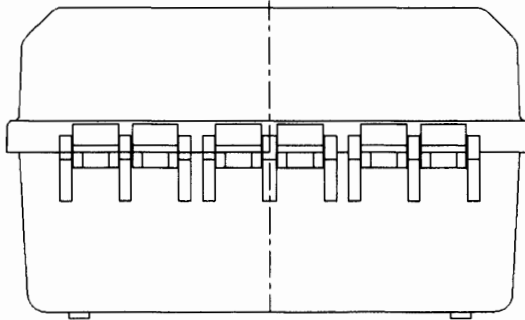

LEGEND

--16147	16X14X7
--14126	14X12X6
--12106	12X10X6
--1085	10X8X5
--863	8X6X3
--665	6X6X5
PART NO.	SIZE

CJ - OPAQUE COVER
 CC - CLEAR COVER
 J - WITH WINDOW

J1085W (SHOWN WITH WINDOW)

SEE DWG. AC01610
 ON WEBSITE FOR
 ADDITIONAL DIMENSIONS.

SCALE .25:1

LAMSON & SESSIONS
 NEMA ENCLOSURE
 EXTERNAL HINGE COVER
 CJ-CC-J SERIES