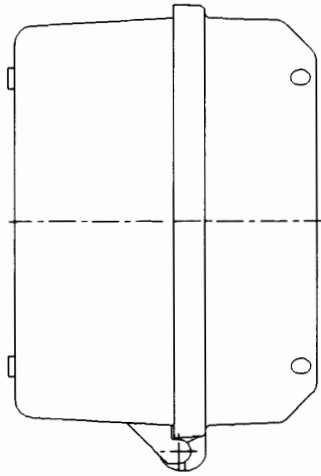

LEGEND

--16147	16X14X7
--14126	14X12X6
--12106	12X10X6
--1085	10X8X5
--863	8X6X3
--665	6X6X5
PART NO.	SIZE

CJ - OPAQUE COVER
 CC - CLEAR COVER
 J - WITH WINDOW

J1085W (SHOWN WITH WINDOW)

SEE DWG. AC01610
 ON WEBSITE FOR
 ADDITIONAL DIMENSIONS.

SCALE .25:1

LAMSON & SESSIONS
 NEMA ENCLOSURE
 EXTERNAL HINGE COVER
 CJ-CC-J SERIES