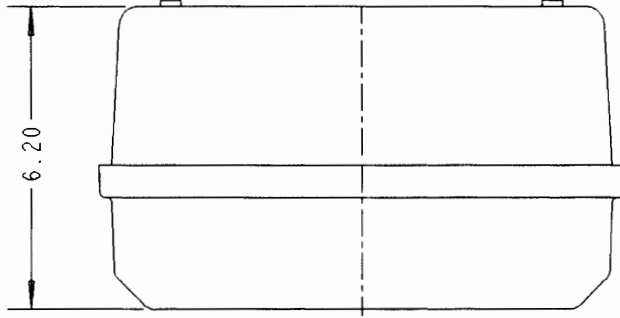

LEGEND

--16147	16X14X7
--14126	14X12X6
--12106	12X10X6
--1085	10X8X5
--863	8X6X3
--665	6X6X5
PART NO.	SIZE

CJ - OPAQUE COVER
 CC - CLEAR COVER
 J - WITH WINDOW

J1085W (SHOWN WITH WINDOW)

SEE DWG. AC01610
 ON WEBSITE FOR
 ADDITIONAL DIMENSIONS.

SCALE .25:1

LAMSON & SESSIONS
 NEMA ENCLOSURE
 EXTERNAL HINGE COVER
 CJ-CC-J SERIES