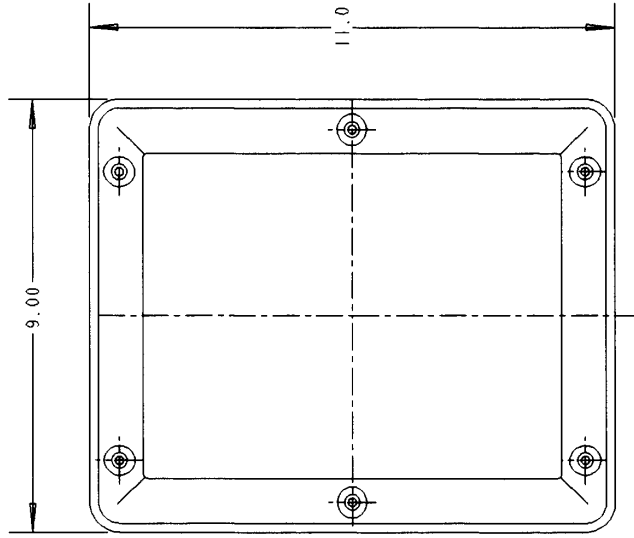

LEGEND

--16147	16X14X7
--14126	14X12X6
--12106	12X10X6
--1085	10X8X5
--863	8X6X3
--665	6X6X5
PART NO.	SIZE

CS - OPAQUE COVER
 CV - CLEAR COVER
 CS1085 (SHOWN)

SEE DWG. AC01614
 FOR ADDITIONAL
 DIMENSIONS.

SCALE .25:1

LAMSON & SESSIONS
 NEMA ENCLOSURE
 SCREW-ON COVER
 CS-CV SERIES