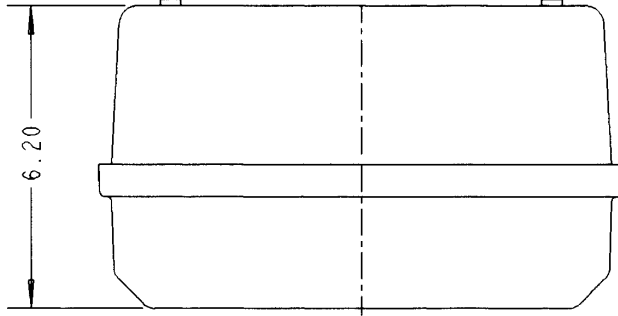

LEGEND

--16147	16X14X7
--14126	14X12X6
--12106	12X10X6
--1085	10X8X5
--863	8X6X3
--665	6X6X5
PART NO.	SIZE

CS - OPAQUE COVER
 CV - CLEAR COVER
 CS1085 (SHOWN)

SEE DWG. AC01614
 FOR ADDITIONAL
 DIMENSIONS.

SCALE .25:1

LAMSON & SESSIONS
 NEMA ENCLOSURE
 SCREW-ON COVER
 CS-CV SERIES