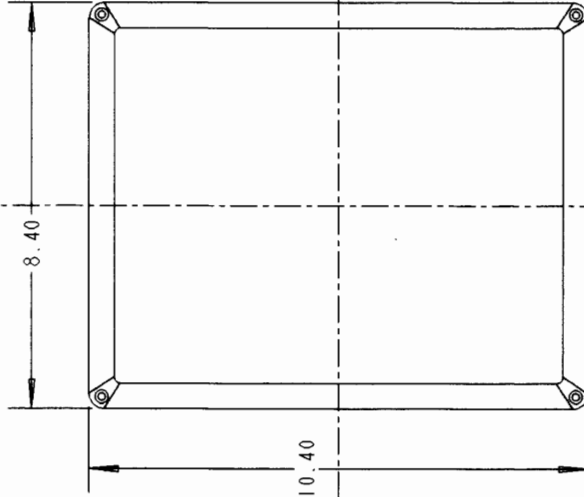

LEGEND

- N\_644
- S - OPAQUE COVER
- V - CLEAR COVER
- NS1086 (SHOWN)

SEE DWG. AC02090  
ON WEBSITE FOR  
ADDITIONAL DIMENSIONS.

N_16146	16X14X6
N_14126	14X12X6
N_12126	12X12X6
N_12106	12X10X6
N_10106	10X10X6
N_1086	10X8X6
N_1084	10X8X4
N_884	8X8X4
N_864	8X6X4
N_664	6X6X4
N_644	6X4X4
PART NO.	SIZE

SCALE .25:1

LAMSON & SESSIONS  
NEMA ENCLOSURE  
SCREW-ON COVER  
NS-NV SERIES