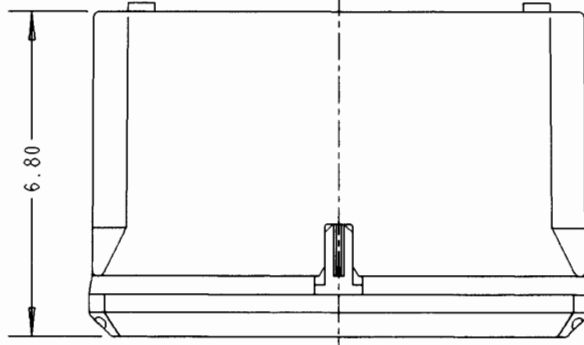

LEGEND

- N\_644
- S - OPAQUE COVER
- V - CLEAR COVER
- NS1086 (SHOWN)

SEE DWG. AC02090  
ON WEBSITE FOR  
ADDITIONAL DIMENSIONS.

N_16146	16X14X6
N_14126	14X12X6
N_12126	12X12X6
N_12106	12X10X6
N_10106	10X10X6
N_1086	10X8X6
N_1084	10X8X4
N_884	8X8X4
N_864	8X6X4
N_664	6X6X4
N_644	6X4X4
PART NO.	SIZE

SCALE .25:1

LAMSON & SESSIONS  
NEMA ENCLOSURE  
SCREW-ON COVER  
NS-NV SERIES