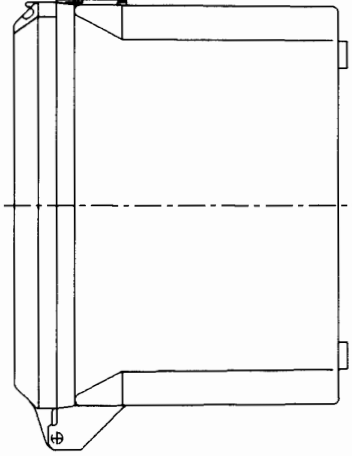

LEGEND

- N_644
- J - OPAQUE COVER
- C - CLEAR COVER
- NJ1086 (SHOWN)

SEE DWG. AC02093
ON WEBSITE FOR
ADDITIONAL DIMENSIONS.

N_16146	16X14X6
N_14126	14X12X6
N_12126	12X12X6
N_12106	12X10X6
N_10106	10X10X6
N_1086	10X8X6
N_1084	10X8X4
N_884	8X8X4
N_864	8X6X4
N_664	6X6X4
N_644	6X4X4
PART NO.	SIZE

SCALE .25:1

LAMSON & SESSIONS
NEMA ENCLOSURE
EXTERNAL HINGE COVER
NJ-NC SERIES