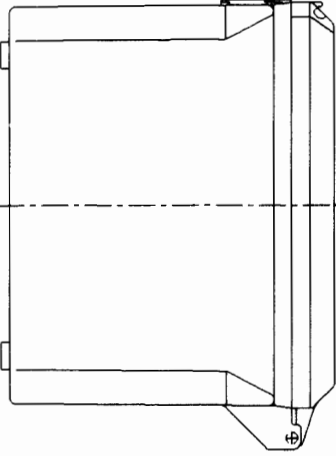

LEGEND

- N_644
- J - OPAQUE COVER
- C - CLEAR COVER
- NJ1086 (SHOWN)

SEE DWG. AC02093
ON WEBSITE FOR
ADDITIONAL DIMENSIONS.

N_16146	16X14X6
N_14126	14X12X6
N_12126	12X12X6
N_12106	12X10X6
N_10106	10X10X6
N_1086	10X8X6
N_1084	10X8X4
N_884	8X8X4
N_864	8X6X4
N_664	6X6X4
N_644	6X4X4
PART NO.	SIZE

SCALE .25:1

LAMSON & SESSIONS
NEMA ENCLOSURE
EXTERNAL HINGE COVER
NJ-NC SERIES