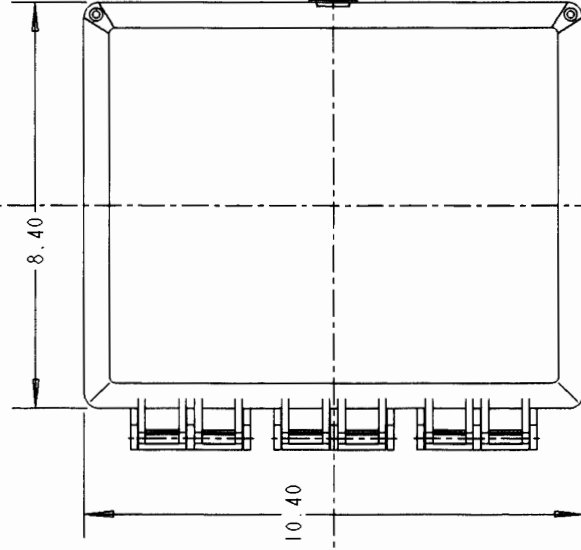

LEGEND

- N_644
- J - OPAQUE COVER
- C - CLEAR COVER
- NJ1086 (SHOWN)

SEE DWG. AC02093
ON WEBSITE FOR
ADDITIONAL DIMENSIONS.

N_16146	16X14X6
N_14126	14X12X6
N_12126	12X12X6
N_12106	12X10X6
N_10106	10X10X6
N_1086	10X8X6
N_1084	10X8X4
N_884	8X8X4
N_864	8X6X4
N_664	6X6X4
N_644	6X4X4
PART NO.	SIZE

SCALE .25:1

LAMSON & SESSIONS
NEMA ENCLOSURE
EXTERNAL HINGE COVER
NJ-NC SERIES