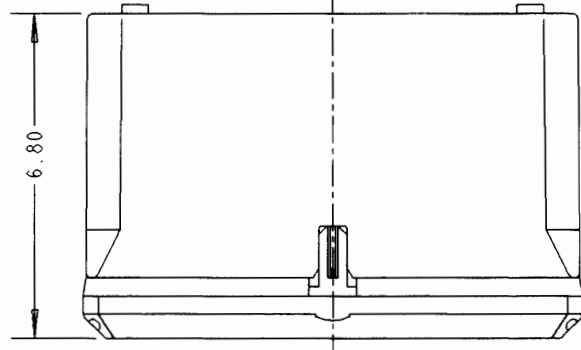

LEGEND

- N_644
- J - OPAQUE COVER
- C - CLEAR COVER
- NJ1086 (SHOWN)

SEE DWG. AC02093
ON WEBSITE FOR
ADDITIONAL DIMENSIONS.

N_16146	16X14X6
N_14126	14X12X6
N_12126	12X12X6
N_12106	12X10X6
N_10106	10X10X6
N_1086	10X8X6
N_1084	10X8X4
N_884	8X8X4
N_864	8X6X4
N_664	6X6X4
N_644	6X4X4
PART NO.	SIZE

SCALE .25:1

LAMSON & SESSIONS
NEMA ENCLOSURE
EXTERNAL HINGE COVER
NJ-NC SERIES