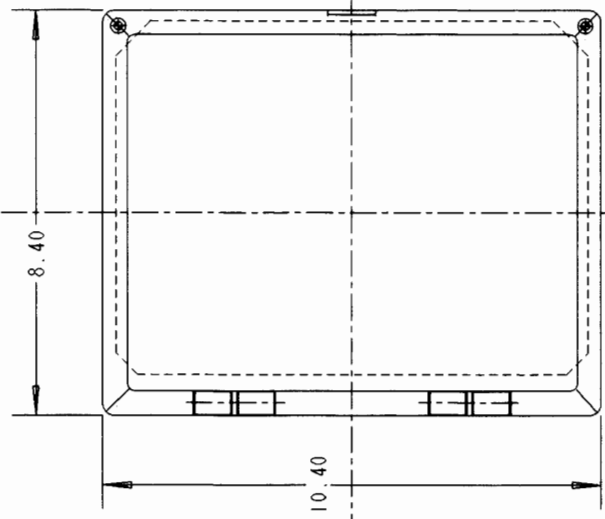

LEGEND

- N_644
- H - OPAQUE COVER
- I - CLEAR COVER
- NJ1086 (SHOWN)

SEE DWG. AC02094
ON WEBSITE FOR
ADDITIONAL DIMENSIONS.

N_16146	16X14X7
N_14126	14X12X7
N_12126	12X12X7
N_12106	12X10X7
N_10106	10X10X7
N_1086	10X8X7
N_1084	10X8X5
N_884	8X8X5
N_864	8X6X5
N_664	6X6X5
N_644	6X4X5
PART NO.	SIZE

SCALE: .25:1

LAMSON & SESSIONS
NEMA ENCLOSURE
HIDDEN HINGE COVER
NH-NI SERIES